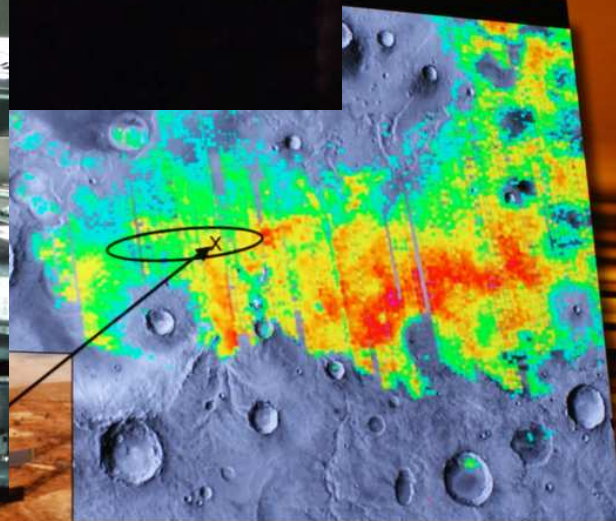

pulse

SMARTPEN

RECORD AND LINK AUDIO
to what you write.

LISTEN TO YOUR RECORDINGS
by tapping on what you wrote.

SEARCH AND SHARE YOUR NOTES

5 metre Cryodipole

Operating Temperature:
1.9K (-456°F)

Operating Current:
11,850 Amps

Operating Stress:
400 tonnes / metre

Strength:
8.3 Tesla

Stored Energy:
11 GJ

Exit